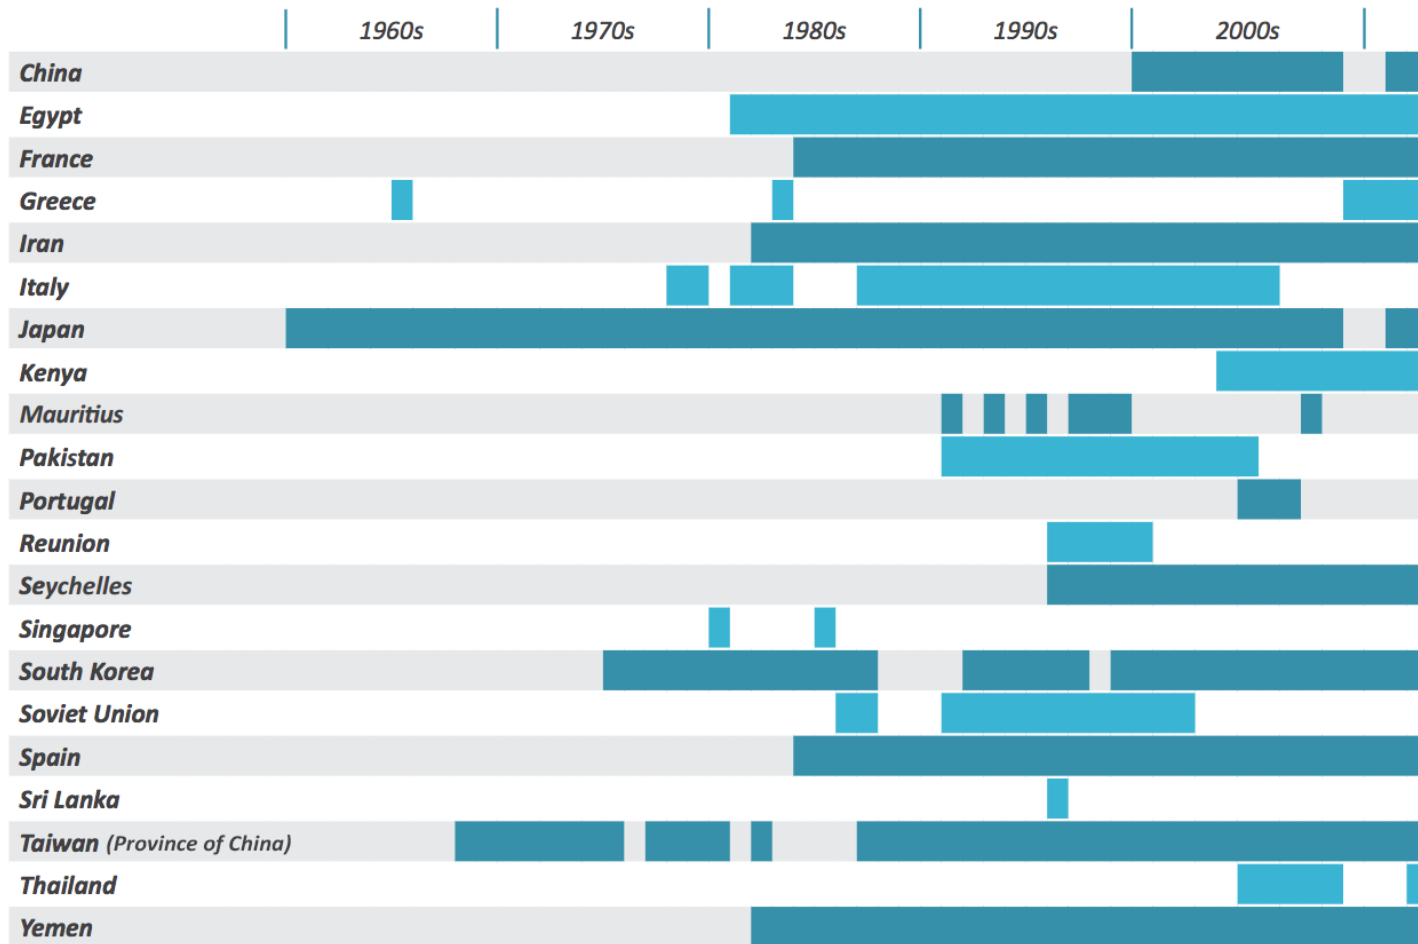

PRESENCE OF FOREIGN VESSELS IN SOMALI WATERS (1960-2013)

This chart represents all foreign vessel types including industrial longliners, purse seiners, gillnetters, trawlers, and coastal dhows